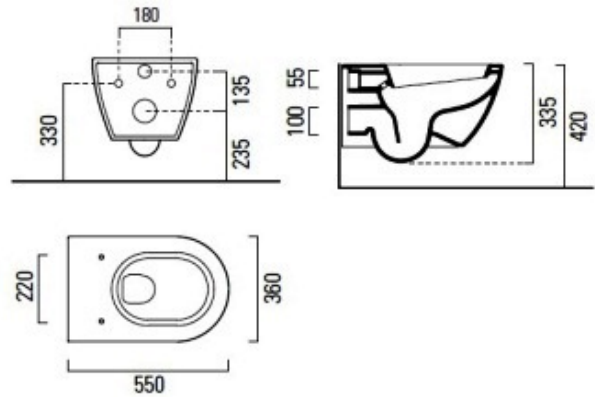

TECHNICAL DATA SHEET

BRAND: BAGNODESIGN

-NS- URBAN WALL MOUNTED WC 55 WHITE

PRODUCT DATA

Range : URBAN
Product code : BDS-URB-602211-A-WH
Finish/Colour : ICE WHITE
Product type : WC
Material : CERAMIC
Connection Size : 1/2"

TECHNICAL INFORMATION

WALL MOUNTED WC PAN
"P"TRAP HORIZONTAL OUTLET
CONCEALED BOTTOM FIXING
REQUIRES BFK-UNI10-KIT