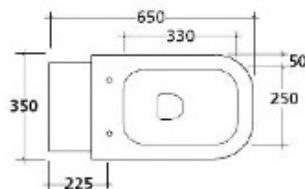

TECHNICAL DATA SHEET

BRAND: BAGNODESIGN

M-LINE CLOSE COUPLED WC PAN WH

PRODUCT DATA

Range : M-LINE
Product code : BDS-MLI-401211-A-WH
Finish/Colour : WHITE
Product type : CLOSE COUPLED WC
Material : CERAMIC
Connection Size : Ø100MM

TECHNICAL INFORMATION

CLOSE COUPLED WC PAN

"P"TRAP HORIZONTAL OUTLET

CAN BE CONVERED TO FLOOR OUTLET

FLOOR FIXING

FIXING KIT SUPPLIED

3/6 LITRE FLUSH CAPABLE

USE WITH CISTERN BDS-MLI-301211-A-WH