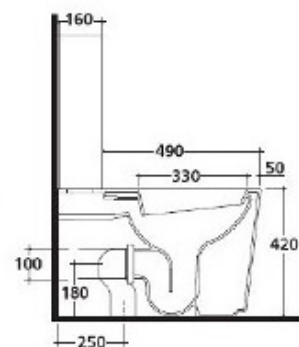

TECHNICAL DATA SHEET

BRAND: BAGNODESIGN

M-LINE CLOSE COUPLED WC PAN WH

PRODUCT DATA

Range : M-LINE
Product code : BDS-MLI-401211-A-WH
Finish/Colour : WHITE
Product type : CLOSE COUPLED WC
Material : CERAMIC
Connection Size : Ø100MM

TECHNICAL INFORMATION

CLOSE COUPLED WC PAN

"P"TRAP HORIZONTAL OUTLET

CAN BE CONVERED TO FLOOR OUTLET

FLOOR FIXING

FIXING KIT SUPPLIED

3/6 LITRE FLUSH CAPABLE

USE WITH CISTERN BDS-MLI-301211-A-WH