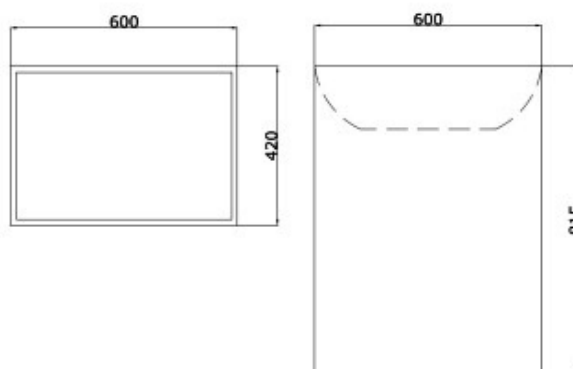

## TECHNICAL DATA SHEET

BRAND: BAGNODESIGN

FAITH FREESTANDING WASH BASIN 600 WH

### PRODUCT DATA

Range : BAGNOTEK  
Product code : BDS-FAI-104317-A-WH  
Finish/Colour : WHITE  
Product type : BASIN  
Material : BAGNOTEK STONE  
Connection Size : 1 1/4"

### TECHNICAL INFORMATION

FREESTANDING WASH BASIN

NO TAP HOLE

WITHOUT OVERFLOW